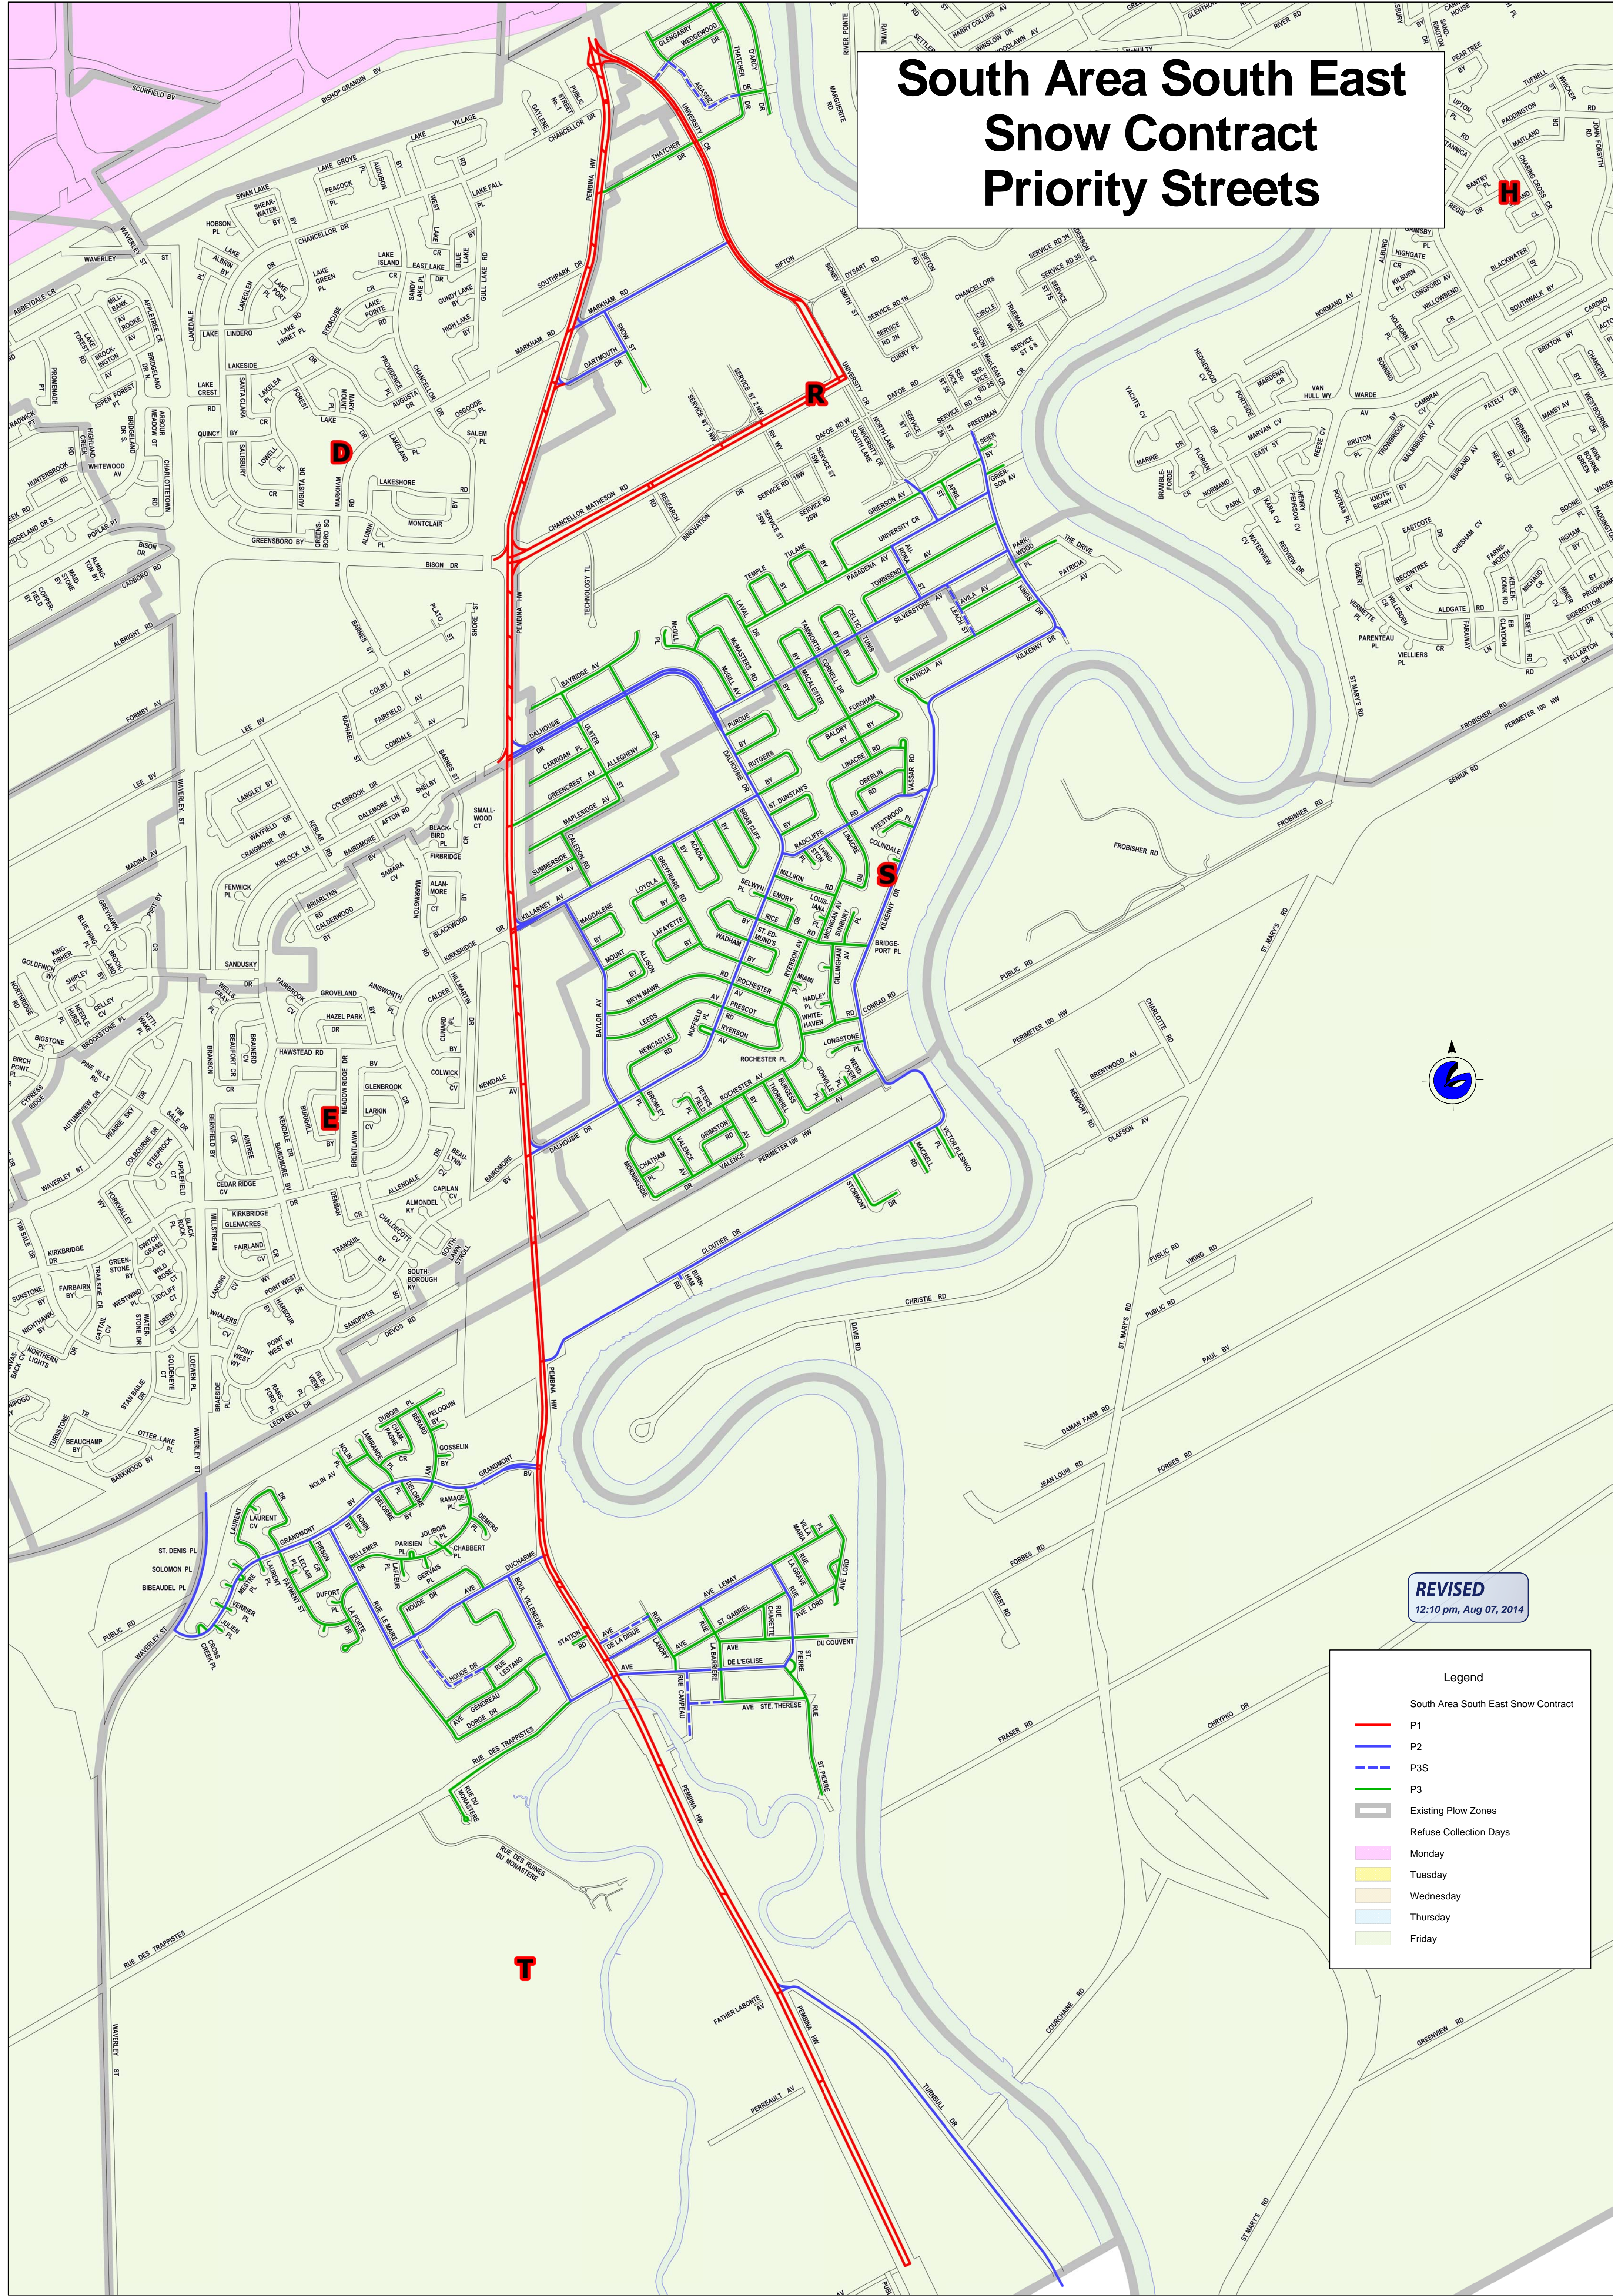

South Area South East Snow Contract Priority Streets

REVISED
12:10 pm, Aug 07, 2014

Legend

- South Area South East Snow Contract
- P1
- P2
- P3S
- P3
- Existing Plow Zones
- Refuse Collection Days
- Monday
- Tuesday
- Wednesday
- Thursday
- Friday

D

R

S

T

T

H